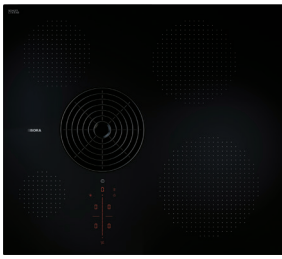

PURSA

S Pure induction cooktop with integrated cooktop extractor - Exhaust air

$ 3929,00
incl. GST.