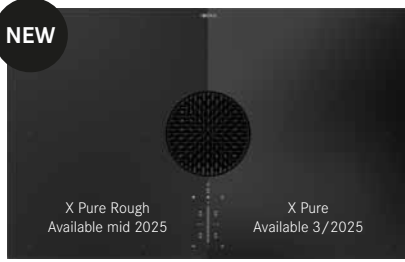

QVACSS
QVac Vacuum set Stainless Steel

\$ 729,00 incl. GST.

QVACAB
QVac Vacuum set All Black

\$ 789,00 incl. GST.

QVACVBO1
QVac Vacuum boxes (2x 1 Liter)

\$ 99,00

QVACVBO2
QVac Vacuum boxes (2x 2 liter)

\$ 119,00

QVACVV
QVac Vacuum closure (2 pce.)

\$ 24,00

BORA X Pure surface induction cooktop with integrated cooktop extractor

Dimensions (width x depth x height): 830 x 515 x 199 mm

**Grill pan for surface induction possible