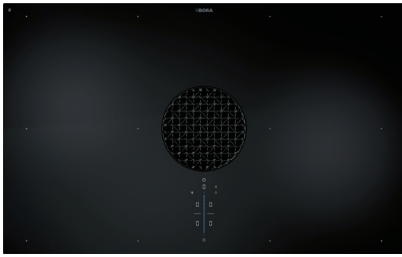

**Accessories (optional)**

**QVACVBO1**  
QVac Vacuum boxes (2x 1 Liter)  
**\$ 99,00** incl. GST.

**QVACVBO2**  
QVac Vacuum bags (2x 2 liter)  
**\$ 119,00** incl. GST.

**BORA X Pure surface induction cooktop with integrated cooktop extractor**

Dimensions (width x depth x height): 830 x 515 x 199 mm

**PUXA \*\***

X Pure surface induction cooktop with integrated cooktop extractor - exhaust air

**\$ 7449,00**

incl. GST.

**PUXU \*\***

X Pure surface induction cooktop with integrated cooktop extractor - recirculation