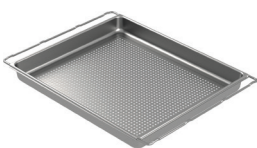

**BORA multi drawer Set incl. glass front**

**XBOGBG \***  
X BO perforated stainless steel tray  
**\$ 229,00** incl. GST.

**XBORS \***  
X BO frame spacer  
**\$ 59,00** incl. GST.

**XBOGF \***  
X BO odour filter  
**\$ 189,00** incl. GST.