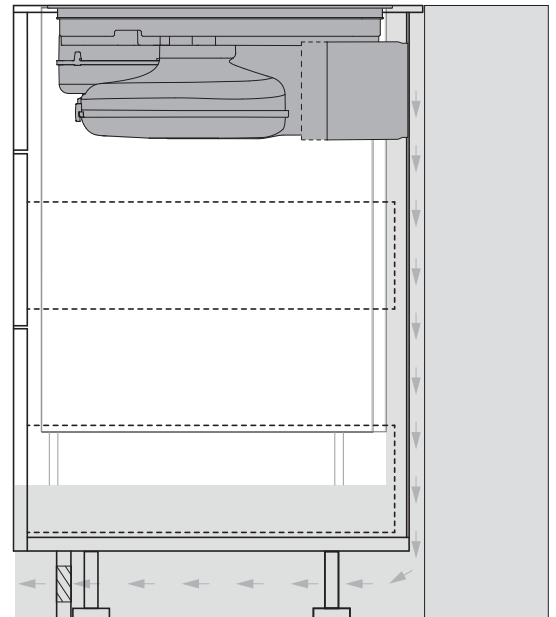

The BORA compact systems in a nutshell:

- A combined cooktop and extractor system
- Thanks to the central operating panel and optimum arrangement of a round cooktop extractor in the middle, there is always plenty of room for cooking
- At under 200 mm, the low installation height and integrated recirculation unit guarantee maximum storage space for pots and other kitchen utensils in the cupboard below. Even in 60-cm-deep kitchen units, no drawers need to be shortened in recirculation mode. A change from the norm.
- Easy cleaning thanks to the round opening and easy-to-remove filter
- Installation plans prepared faster and more easily for kitchen planners
- Quick and easy to plan and install. Retrofitting of a recirculation system into an exhaust air system or vice versa possible at any time
- Kitchen planners only need to place one order
- Ideal for kitchen buyers who are looking for a simple, compact system at the right price